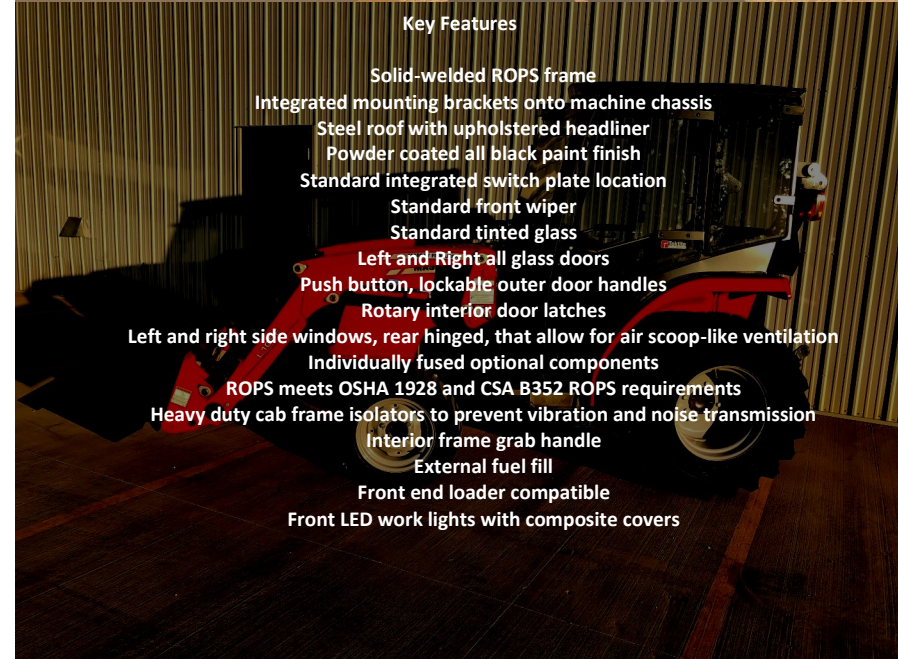

Item Description	MSRP	Part #
Base Unit		
Base Deluxe Cab	\$5,500.00	MF1700E-01
Massey Red Paint	\$81.00	MF1700E-02
Additional On/Off Rocker Switch	\$31.95	A00-0065
Lighting Options		
Front Worklights	Std	MF1700E-03
Rear Worklight	\$183.00	MF1700E-04
Dual Rear Worklights	\$214.00	MF1700E-05
Beacon Options		
Amber Strobe Beacon, Low Profile	\$188.00	MF1700E-06
Amber Rotating Beacon, Low Profile	\$188.00	MF1700E-07
Mirror Options		
Interior Mirror	\$51.00	MF1700E-08
Exterior Mirrors, Folding	\$91.00	MF1700E-09
Radio Option		
Jensen AM FM Radio	\$612.00	MF1700E-10
Heater Option		
Defrost Fan	\$122.00	MF1700E-11
Water Heater	\$489.00	MF1700E-12
Quick Disconnect Heater Kit	\$255.00	A00-0142
Wiper Options		
Front Radial Wiper	Std	Front-wiper
Rear Radial Wiper	\$377.00	MF1700E-13
Front Wiper Washer	\$132.00	MF1700E-14
Rear Wiper Washer	\$132.00	MF1700E-15