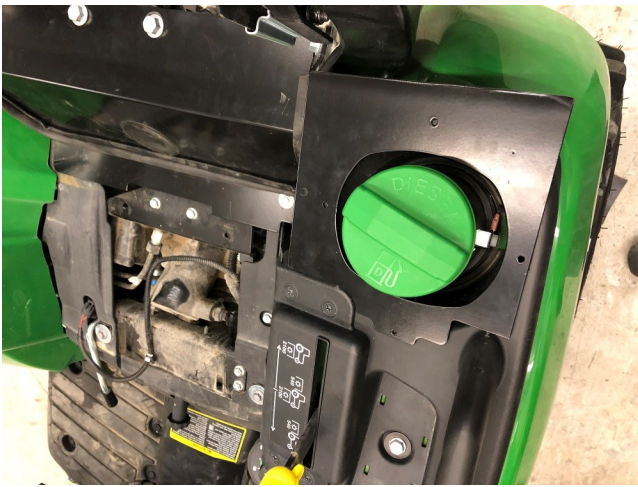

John Deere 2025R MY18

Check us out at www.Tektite.ca

Parts & Prices

Item Description	MSRP	Part #
Options		
<u>Front Windshield Glass</u>	<u>$360.00</u>	<u>J18-0004</u>
<u>Rear Window Glass</u>	<u>$393.33</u>	<u>J18-0005</u>
<u>Rear Window Glass,TLB</u>	<u>$406.67</u>	<u>J18-0018</u>
<u>Lower Front Window Glass</u>	<u>$146.67</u>	<u>J18-0003</u>
<u>Door Glass</u>	<u>$426.67</u>	<u>J18-0001</u>
<u>Side Window Glass</u>	<u>$320.00</u>	<u>J18-0002</u>
Weatherstripping		
<u>Front Windshield Weatherstripping</u>	<u>$46.67</u>	<u>J18-0014</u>
<u>Rear Window Weatherstripping</u>	<u>$53.33</u>	<u>J18-0015</u>
<u>Lower Front Window Weatherstripping</u>	<u>$26.67</u>	<u>J18-0016</u>
<u>Door Weatherstripping</u>	<u>$53.33</u>	<u>J18-0012</u>
<u>Side Window Weatherstripping</u>	<u>$40.00</u>	<u>J18-0013</u>
Frames		
<u>Left Door Frame Weldment</u>	<u>$346.67</u>	<u>J18-0006</u>
<u>Right Door Frame Weldment</u>	<u>$346.67</u>	<u>J18-0007</u>
Full Assembly's		
<u>Complete LH Door Assembly</u>	<u>$853.33</u>	<u>J18-0008</u>
<u>Complete RH Door Assembly</u>	<u>$853.33</u>	<u>J18-0009</u>
<u>Complete LH Side Window Assembly</u>	<u>$573.33</u>	<u>J18-0010</u>
<u>Complete RH Side Window Assembly</u>	<u>$573.33</u>	<u>J18-0011</u>
Wiper Parts		
<u>Front Wiper Arm</u>	<u>$64.00</u>	<u>A00-0108</u>
<u>Front Wiper Blade</u>	<u>$56.00</u>	<u>A00-0339</u>
<u>Rear Wiper Arm</u>	<u>$64.00</u>	<u>A00-0108</u>
<u>Rear Wiper Blade</u>	<u>$33.33</u>	<u>A00-0109</u>
Electrical Parts		
<u>Front & Rear Wiper Motor</u>	<u>$313.33</u>	<u>A00-0043</u>
<u>Worklight</u>	<u>$120.00</u>	<u>A00-0371</u>
<u>Beacon (Strobe & Rotating)</u>	<u>$185.00</u>	<u>A00-0380</u>
<u>Defrost Fan</u>	<u>$120.00</u>	<u>A00-0026</u>
Hardware Options		
<u>Push Button Handle</u>	<u>$60.00</u>	<u>A00-0001</u>
<u>LH Interior Door Latch</u>	<u>$51.33</u>	<u>A00-0002</u>
<u>RH Interior Door Latch</u>	<u>$51.33</u>	<u>A00-0003</u>
<u>Gas Shock</u>	<u>$33.33</u>	<u>A00-0084</u>