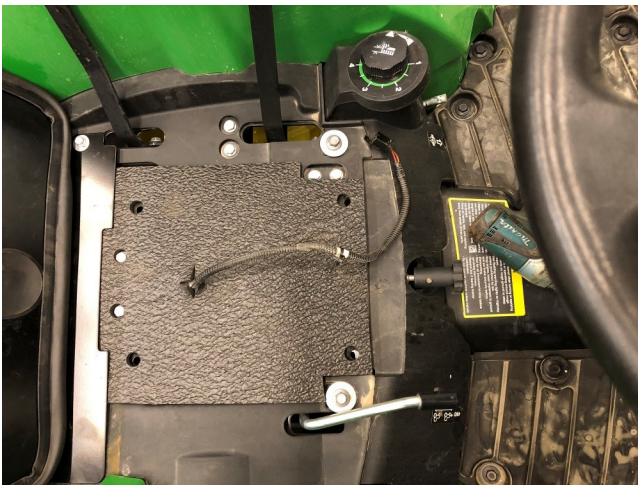

John Deere 2025R MY18

Check us out at www.Tektite.ca

Parts & Prices

Item Description	MSRP	Part #
Options		
<u>Front Windshield Glass</u>	<u>$360.00</u>	<u>J18-0004</u>
<u>Rear Window Glass</u>	<u>$393.33</u>	<u>J18-0005</u>
<u>Rear Window Glass,TLB</u>	<u>$406.67</u>	<u>J18-0018</u>
<u>Lower Front Window Glass</u>	<u>$146.67</u>	<u>J18-0003</u>
<u>Door Glass</u>	<u>$426.67</u>	<u>J18-0001</u>
<u>Side Window Glass</u>	<u>$320.00</u>	<u>J18-0002</u>
Weatherstripping		
<u>Front Windshield Weatherstripping</u>	<u>$46.67</u>	<u>J18-0014</u>
<u>Rear Window Weatherstripping</u>	<u>$53.33</u>	<u>J18-0015</u>
<u>Lower Front Window Weatherstripping</u>	<u>$26.67</u>	<u>J18-0016</u>
<u>Door Weatherstripping</u>	<u>$53.33</u>	<u>J18-0012</u>
<u>Side Window Weatherstripping</u>	<u>$40.00</u>	<u>J18-0013</u>
Frames		
<u>Left Door Frame Weldment</u>	<u>$346.67</u>	<u>J18-0006</u>
<u>Right Door Frame Weldment</u>	<u>$346.67</u>	<u>J18-0007</u>
Full Assembly's		
<u>Complete LH Door Assembly</u>	<u>$853.33</u>	<u>J18-0008</u>
<u>Complete RH Door Assembly</u>	<u>$853.33</u>	<u>J18-0009</u>
<u>Complete LH Side Window Assembly</u>	<u>$573.33</u>	<u>J18-0010</u>
<u>Complete RH Side Window Assembly</u>	<u>$573.33</u>	<u>J18-0011</u>
Wiper Parts		
<u>Front Wiper Arm</u>	<u>$64.00</u>	<u>A00-0108</u>
<u>Front Wiper Blade</u>	<u>$56.00</u>	<u>A00-0339</u>
<u>Rear Wiper Arm</u>	<u>$64.00</u>	<u>A00-0108</u>
<u>Rear Wiper Blade</u>	<u>$33.33</u>	<u>A00-0109</u>
Electrical Parts		
<u>Front & Rear Wiper Motor</u>	<u>$313.33</u>	<u>A00-0043</u>
<u>Worklight</u>	<u>$120.00</u>	<u>A00-0371</u>
<u>Beacon (Strobe & Rotating)</u>	<u>$185.00</u>	<u>A00-0380</u>
<u>Defrost Fan</u>	<u>$120.00</u>	<u>A00-0026</u>
Hardware Options		
<u>Push Button Handle</u>	<u>$60.00</u>	<u>A00-0001</u>
<u>LH Interior Door Latch</u>	<u>$51.33</u>	<u>A00-0002</u>
<u>RH Interior Door Latch</u>	<u>$51.33</u>	<u>A00-0003</u>
<u>Gas Shock</u>	<u>$33.33</u>	<u>A00-0084</u>