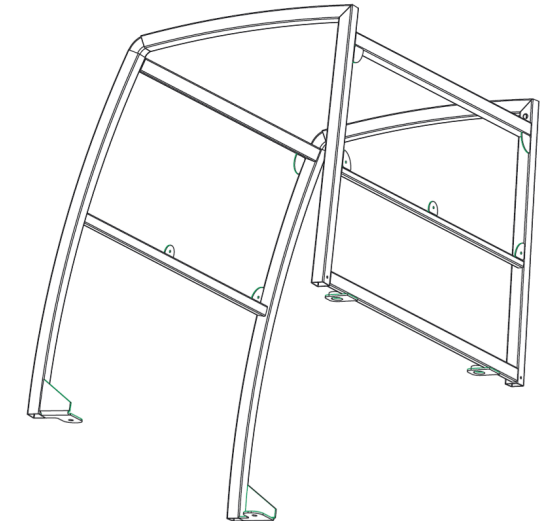

John Deere Progator

Key Features of Base Frame:

- Solid-welded 4-post frame
- Solid-welded steel roof canopy
- Brush guard with integrated light bar at the front and rear
- Fully upholstered headliner
- Powder coated all black paint finish
- Quick installation

Windshield Options:

- Tempered glass windshield with front wiper mounting provisions available
- Front radial wiper with tempered glass option only

Available Options:

- Powder coat green finish
- Rear window glass
- Rear shield splash guard
- Front and rear LED work lights
- Strobe amber beacon
- Whelen amber 4-way flashers
- Interior and exterior mirrors

Item Description	MSRP	Part #
Base Unit		
Base 4-Post ROPS	$2,678.00	JDProGator-22
Custom Green Paint	$81.00	JDProGator-60
Rear Shield Back Splash Panel	$204.00	JDProGator-26
Hood Shield Kit	$197.00	J10-0036
Glass Options		
Front Windshield Glass (wiper provision)	$464.00	JDProGator-23
Rear Window Glass	$433.00	JDProGator-24
Lighting Options		
Front Worklights	$214.00	JDProGator-03
Rear Worklamp (single)	$183.00	JDProGator-04
Whelen 4-way flashers, Amber	$612.00	JDProGator-
Beacon Options		
Rotating Beacon Amber	$188.00	JDProGator-06
Strobe Beacon Amber	$188.00	JDProGator-07
Mirror Options		
Interior Mirror	$51.00	JDProGator-08
Exterior Mirrors, Folding	$91.00	JDProGator-59
Wiper Option		
Front Radial Wiper	$377.00	JDProGator-21

Tektite Manufacturing Inc.
Box 639, 24157 Highway # 3
Winkler MB R6W 4A8 Canada
P 204-331-3463
F 204-331-4159

Prices effective June 1, 2018. Freight and installation are not included.

Check us out at www.Tektite.ca