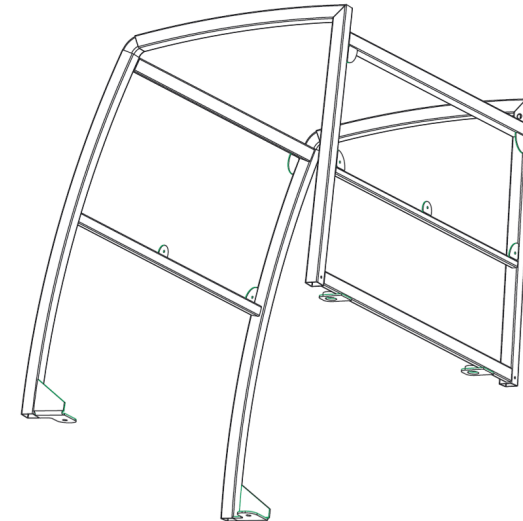

John Deere Progator

Key Features of Base Frame:

- Solid-welded 4-post frame
- Solid-welded steel roof canopy
- Brush guard with integrated light bar at the front and rear
- Fully upholstered headliner
- Powder coated all black paint finish
- Quick installation

Windshield Options:

- Tempered glass windshield with front wiper mounting provisions available
- Front radial wiper with tempered glass option only

Available Options:

- Powder coat green finish
- Rear window glass
- Rear shield splash guard
- Front and rear LED work lights
- Strobe amber beacon
- Whelen amber 4-way flashers
- Interior and exterior mirrors

Item Description	MSRP	Part #
Base Unit		
Base 4-Post ROPS	$2,678.00	JDProGator-22
Custom Green Paint	$81.00	JDProGator-60
Rear Shield Back Splash Panel	$204.00	JDProGator-26
Hood Shield Kit	$197.00	J10-0036
Glass Options		
Front Windshield Glass (wiper provision)	$464.00	JDProGator-23
Rear Window Glass	$433.00	JDProGator-24
Lighting Options		
Front Worklights	$214.00	JDProGator-03
Rear Worklamp (single)	$183.00	JDProGator-04
Whelen 4-way flashers, Amber	$612.00	JDProGator-34
Beacon Options		
Rotating Beacon Amber	$188.00	JDProGator-06
Strobe Beacon Amber	$188.00	JDProGator-07
Mirror Options		
Interior Mirror	$51.00	JDProGator-08
Exterior Mirrors, Folding	$91.00	JDProGator-59
Wiper Option		
Front Radial Wiper	$377.00	JDProGator-21

Tektite Manufacturing Inc.
Box 639, 24157 Highway # 3
Winkler MB R6W 4A8 Canada
P 204-331-3463
F 204-331-4159

Prices effective June 1, 2018. Freight and installation are not included.

Check us out at www.Tektite.ca