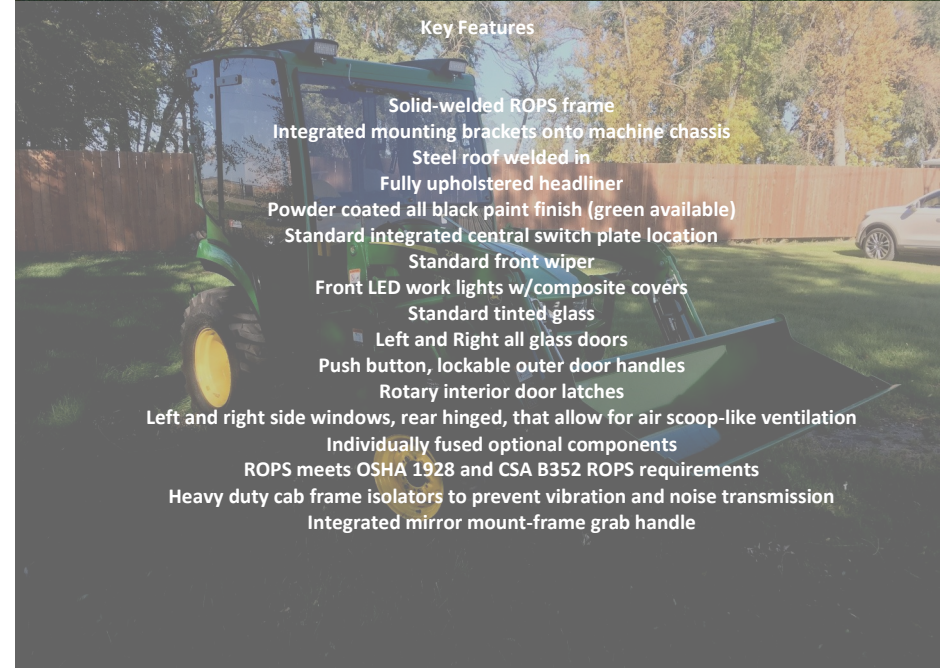

Item Description	MSRP	Part #
<b>Base Unit</b>		
Base Hard Cab 2032R/2038R	\$5,572.00	JD2038-001
Custom Green Paint	\$81.00	JD2038-002
Additional On/Off Rocker Switch	\$31.95	A00-0065
<b>Lighting Options</b>		
Front Worklights w/composite covers	STD	JD2038-003
Rear Worklamp	\$183.00	JD2038-004
Dual Rear Worklights	\$214.00	JD2038-005
<b>Beacon Options</b>		
Rotating Beacon Amber	\$188.00	JD2038-008
Strobe Beacon Amber	\$188.00	JD2038-009
<b>Mirror Options</b>		
Interior Mirror	\$51.00	JD2038-010
Exterior Mirrors, Foldable	\$91.00	JD2038-011
<b>Heater Options</b>		
Heater	\$489.00	JD2038-012
Defrost Fan Kit	\$122.00	JD2038-013
Quick Disconnect Heater Kit	\$255.00	A00-0142
<b>Stereo Options</b>		
Jensen AM/FM Radio	\$612.00	JD2038-015
<b>Wiper Options</b>		
Front Wiper Standard	STD	Front-wiper
Front Wiper Washer	\$132.00	JD2038-016
Rear Radial Wiper	\$377.00	JD2038-017
Rear Wiper Washer	\$132.00	JD2038-018