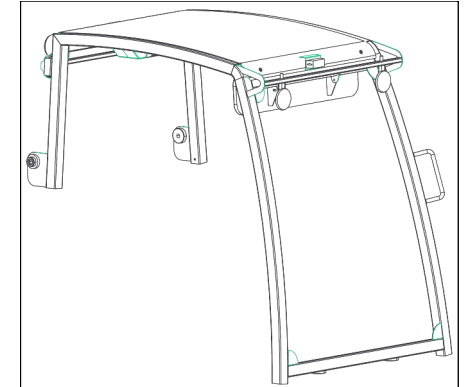

Key Golf Ball Mesh Protection Package Features:

- Push button door handles with key lock
- Lift off door hinges
- 1" square 16GA mesh
- Door frames and rear window are covered with welded mesh
- Doors can open when decks are raised
- Powder coated black door frames

Windshield Options:

- Polycarbonate windshield
- Tempered glass windshield with front wiper mounting provisions available
- Front radial wiper with tempered glass option only

Available Options:

- Powder coat green finish
- Front & Rear Work lights (LED available)
- Interior & Exterior Mirrors
- 4-way Flasher

Item Description	MSRP	Part #
Base Unit		
Base 4-post ROPS	$1,133.00	JD1580-025
Custom Deere Green Paint	$81.00	JD1580-002
Golf Protection		
Golf Ball Mesh Protection Package	$1,390.00	JD1580-026
Polycarbonate Windshield	$255.00	JD1580-027
Glass Windshield Options		
Tempered Glass Windshield (wiper holes)	$459.00	JD1580-028
Lighting Options		
Front Worklights	$214.00	JD1580-003
Rear Worklamp	$183.00	JD1580-004
Whelen Amber Flashers (4) Front/Rear Mount	$612.00	JD1580-012
Mirror Options		
Interior Mirror	$51.00	JD1580-015
Exterior Mirrors	$91.00	JD1580-016
Wiper Options		
Front Wiper (Tempered Glass Only)	$377.00	JD1580-029
Front Wiper Washer	$132.00	JD1580-021

Tektite Manufacturing Inc.
Box 639, 24157 Highway # 3
Winkler MB R6W 4A8 Canada
P 204-331-3463
F 204-331-4159

Prices effective June 1, 2018. Freight and installation are not included.

Check us out at www.Tektite.ca