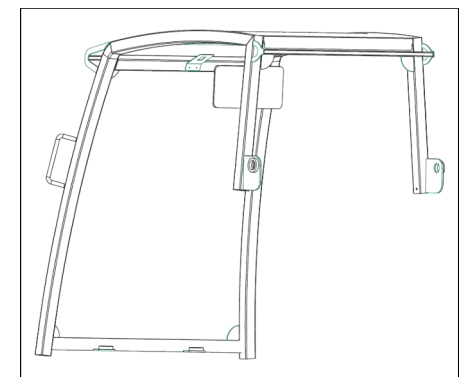

Key Golf Ball Mesh Protection Package Features:

- Push button door handles with key lock
- Lift off door hinges
- 1" square 16GA mesh
- Door frames and rear window are covered with welded mesh
- Doors can open when decks are raised
- Powder coated black door frames

Windshield Options:

- Polycarbonate windshield
- Tempered glass windshield with front wiper mounting provisions available
- Front radial wiper with tempered glass option only

Available Options:

- Powder coat green finish
- Front & Rear Work lights (LED available)
- Interior & Exterior Mirrors
- 4-way Flasher

Item Description	MSRP	Part #
Base Unit		
Base 4-post ROPS	$1,133.00	JD1580-025
Custom Deere Green Paint	$81.00	JD1580-002
Golf Protection		
Golf Ball Mesh Protection Package	$1,390.00	JD1580-026
Polycarbonate Windshield	$255.00	JD1580-027
Glass Windshield Options		
Tempered Glass Windshield (wiper holes)	$459.00	JD1580-028
Lighting Options		
Front Worklights	$214.00	JD1580-003
Rear Worklamp	$183.00	JD1580-004
Whelen Amber Flashers (4) Front/Rear Mount	$612.00	JD1580-012
Mirror Options		
Interior Mirror	$51.00	JD1580-015
Exterior Mirrors	$91.00	JD1580-016
Wiper Options		
Front Wiper (Tempered Glass Only)	$377.00	JD1580-029
Front Wiper Washer	$132.00	JD1580-021

Tektite Manufacturing Inc.
Box 639, 24157 Highway # 3
Winkler MB R6W 4A8 Canada
P 204-331-3463
F 204-331-4159

Prices effective June 1, 2018. Freight and installation are not included.

Check us out at www.Tektite.ca