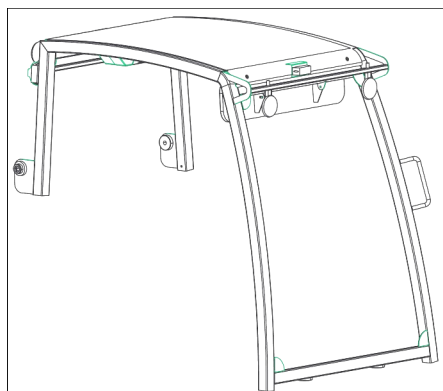

**John Deere 1550, 1570, 1580 ROPS
Product Specifications and Pricing**

Key Features of Base 4-Post ROPS:

- Solid-welded 4-post ROPS frame
- Solid-welded steel roof canopy
- Brush guard with integrated light bar at the front and rear
- Fully upholstered headliner
- Powder coated all black paint finish
- Quick installation
- ROPS meets OSHA 1928 and CSA B352 ROPS requirements

Key Golf Ball Mesh Protection Package

Features:

- Push button door handles with key lock
- Lift off door hinges
- 1" square 16GA mesh
- Door frames and rear window are covered with welded mesh
- Doors can open when decks are raised