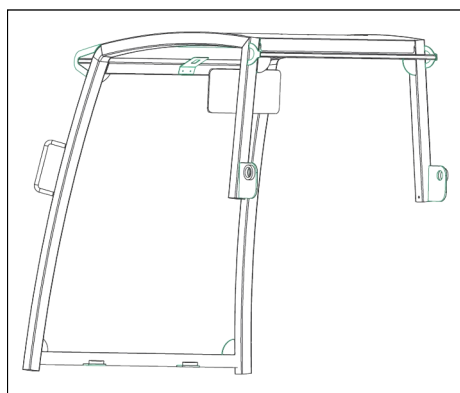

**John Deere 1550, 1570, 1580 ROPS
Product Specifications and Pricing**

Key Features of Base 4-Post ROPS:

- Solid-welded 4-post ROPS frame
- Solid-welded steel roof canopy
- Brush guard with integrated light bar at the front and rear
- Fully upholstered headliner
- Powder coated all black paint finish
- Quick installation
- ROPS meets OSHA 1928 and CSA B352 ROPS requirements

Key Golf Ball Mesh Protection Package

Features:

- Push button door handles with key lock
- Lift off door hinges
- 1" square 16GA mesh
- Door frames and rear window are covered with welded mesh
- Doors can open when decks are raised