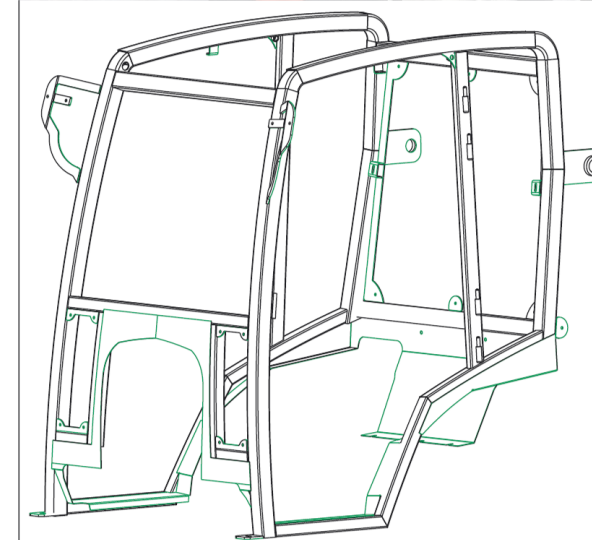

Item Description	MSRP	Part #
Base Unit		
Base Hard Cab Plastic	$5,253.00	KuB2320-01
Base Hard Cab Steel Top	$5,253.00	KuB2320-19
Base Hard Cab Steel Top, Back Hoe	$5,253.00	KuB2320-28
Custom Orange Paint	$81.00	KuB2320-22
Additional On/Off Rocker Switch	$31.95	A00-0065
Lighting Options		
Front Worklights	$214.00	KuB2320-02
Rear Worklight	$183.00	KuB2320-03
Dual Rear Worklights	$214.00	KuB2320-23
Head Lights w/Tail Lights	$377.00	KuB2320-04
4-Way LED Flashers w/Signals	$448.00	KuB2320-06
Beacon Options		
Rotating Beacon Amber	$188.00	KuB2320-07
Strobe Beacon Amber	$188.00	KuB2320-08
Mirror Options		
Interior Mirror	$51.00	KuB2320-09
Exterior Mirrors	$91.00	KuB2320-10
Radio Option		
Jensen AM-FM Radio Kit	$612.00	KuB2320-40
Heater Options		
Heater (plastic top only)	$642.00	KuB2320-11
Heater (steel top only)	$489.00	KuB2320-20
Defrost Fan Kit	$122.00	KuB2320-12
Wiper Options		
Front Wiper Standard	STD	Front-wiper
Front Wiper Washer	$132.00	KuB2320-14
Rear Radial Wiper	$377.00	KuB2320-15
Rear Wiper Washer	$132.00	KuB2320-16