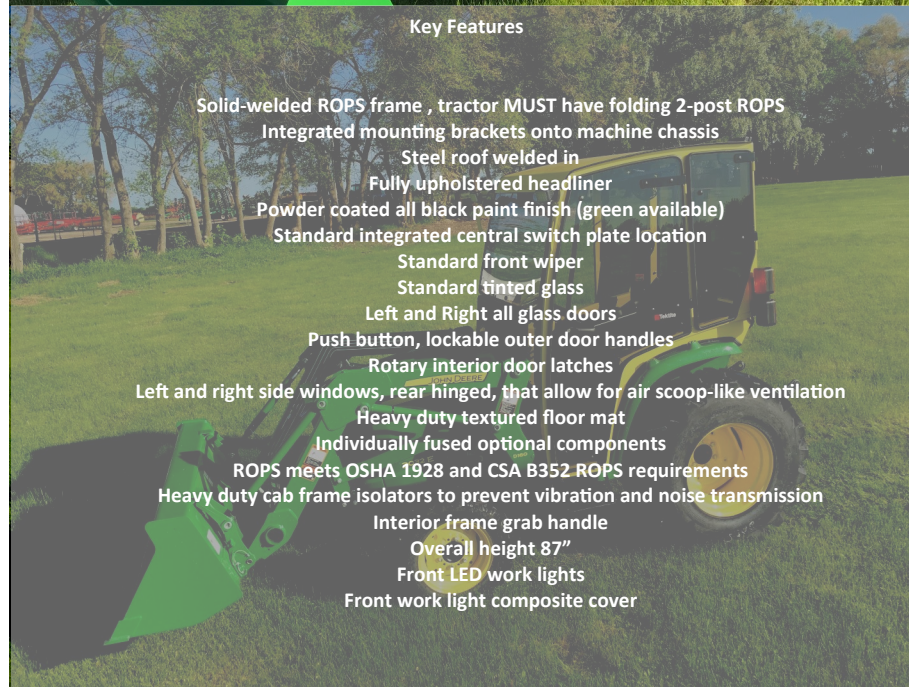

Item Description	MSRP	Part #
Base Unit		
Base Hard Cab	\$5,675.00	JD3032E-01
Custom Green Paint	\$81.00	JD3032E-02
Additional On/Off Rocker Switch	\$31.95	A00-0065
Lighting Options		
Front Worklights	STD	JD3032E-04
Rear Worklamp	\$183.00	JD3032E-05
Dual Rear Worklights	\$214.00	JD3032E-06
4-Way LED Whelen Flashers	\$612.00	JD3032E-08
Beacon Options		
Amber Beacon Rotating, Low Profile	\$188.00	JD3032E-09
Amber Beacon Strobe, Low Profile	\$188.00	JD3032E-18
Mirror Options		
Interior Mirror	\$51.00	JD3032E-11
Folding, Exterior Mirrors	\$91.00	JD3032E-42
Heater Options		
Heater	\$642.00	JD3032E-13
Defrost Fan Kit	\$122.00	JD3032E-14
Quick Disconnect Heater Kit	\$255.00	A00-0142
Stereo Options		
Jensen AM/FM Radio	\$612.00	JD3032E-15
Wiper Options		
Front Wiper Standard	STD	Front-wiper
Front Wiper Washer	\$132.00	JD3032E-16
Rear Radial Wiper	\$377.00	JD3032E-17

Key Features

- Solid-welded ROPS frame , tractor MUST have folding 2-post ROPS
- Integrated mounting brackets onto machine chassis
- Steel roof welded in
- Fully upholstered headliner
- Powder coated all black paint finish (green available)
- Standard integrated central switch plate location
- Standard front wiper
- Standard tinted glass
- Left and Right all glass doors
- Push button, lockable outer door handles
- Rotary interior door latches
- Left and right side windows, rear hinged, that allow for air scoop-like ventilation
- Heavy duty textured floor mat
- Individually fused optional components
- ROPS meets OSHA 1928 and CSA B352 ROPS requirements
- Heavy duty cab frame isolators to prevent vibration and noise transmission
- Interior frame grab handle
- Overall height 87"
- Front LED work lights
- Front work light composite cover